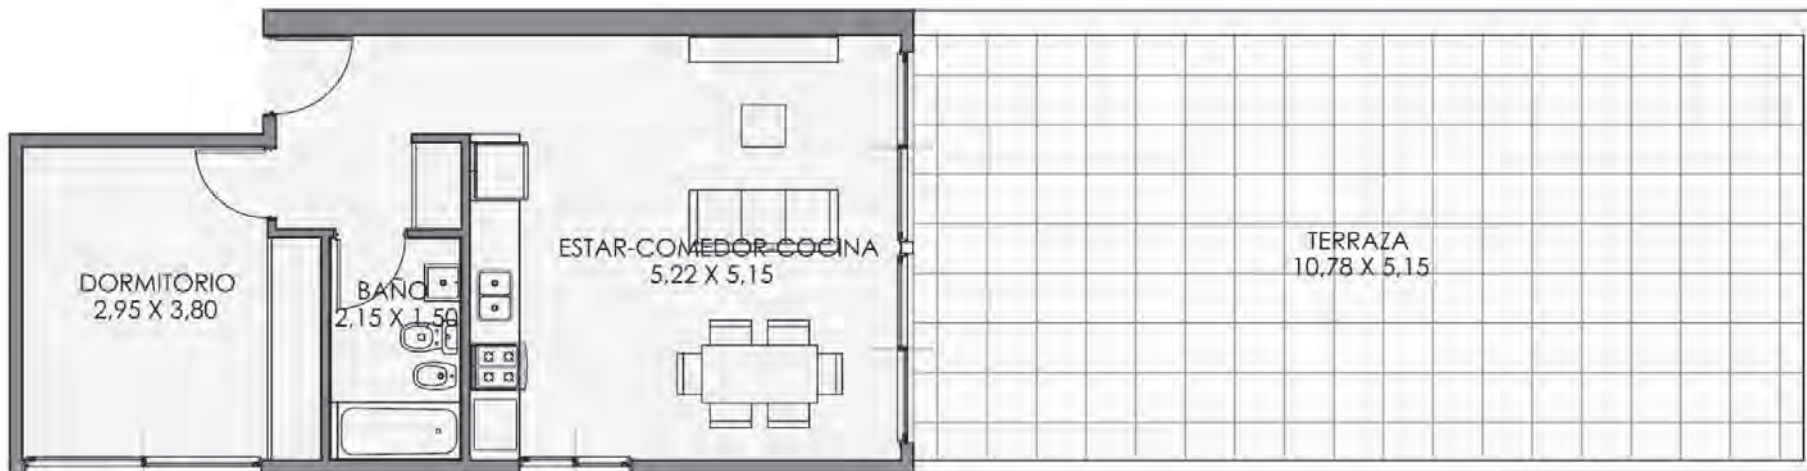

➤➤➤ SUP. INTERIOR	42.90 M ²
SUP. EXTERIOR	4.50 M ²
SUP. TOTAL	47.40 M²

BDP SCALABRINI

SCALABRINI 774, CABA

6° A

➤	SUP. INTERIOR	32.18 M ²
	SUP. EXTERIOR	22.95 M ²
	SUP. TOTAL	56.13 M ²

BDP SCALABRINI

SCALABRINI 774, CABA

6° B

➤	SUP. INTERIOR	47.20 M ²
	SUP. EXTERIOR	20.26 M ²
	SUP. TOTAL	67.46 M ²

BDP SCALABRINI

SCALABRINI 774, CABA

7° A

➤ SUP. TOTAL 32.18 M²

BDP SCALABRINI

SCALABRINI 774, CABA

7° B

➤	SUP. INTERIOR	50.66 M ²
	SUP. EXTERIOR	55.50 M ²
	SUP. TOTAL	106.16 M ²

www.bdpconstrucciones.com