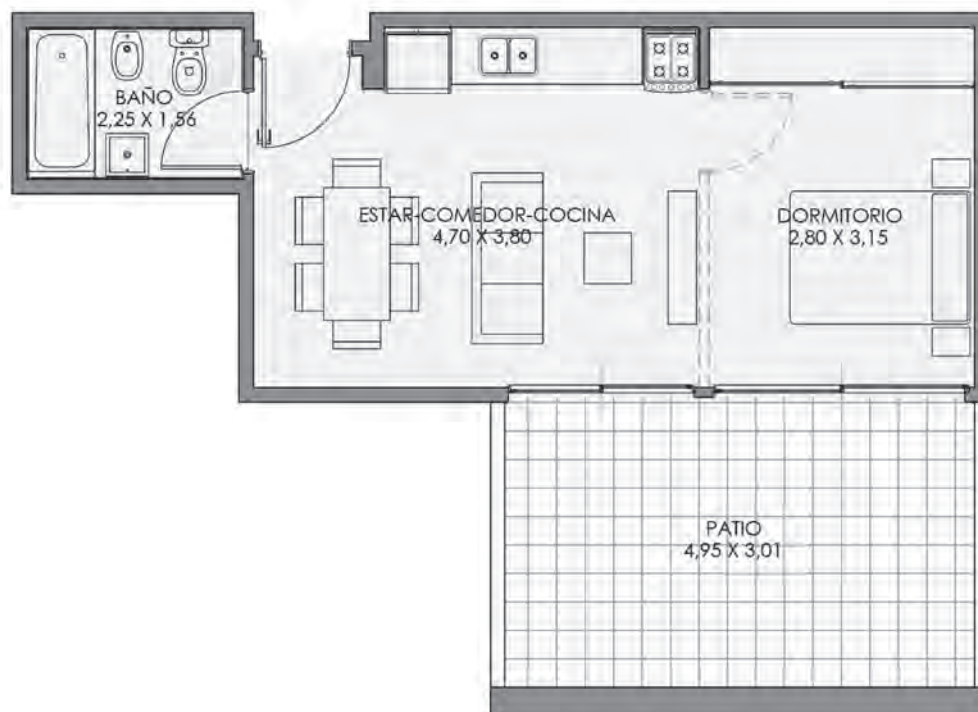

SCALABRINI

BDP SCALABRINI

SCALABRINI 774, CABA

1° A

	SUP. INTERIOR	58.16 M ²
	SUP. EXTERIOR	12.9 M ²
	SUP. TOTAL	75.73 M ²

BDP SCALABRINI

SCALABRINI 774, CABA

1° B

➤➤➤	SUP. INTERIOR	34.98 M ²
	SUP. EXTERIOR	12.25 M ²
	SUP. TOTAL	54.75 M ²

BDP SCALABRINI

SCALABRINI 774, CABA

1° C

	SUP. INTERIOR	34.98 M ²
	SUP. EXTERIOR	14.85 M ²
	SUP. TOTAL	49.83 M ²

BDP SCALABRINI

SCALABRINI 774, CABA

2° 3° 4° 5° A

➤	SUP. INTERIOR	58.16 M ²
	SUP. EXTERIOR	12.9 M ²
	SUP. TOTAL	71.06 M ²

BDP SCALABRINI

SCALABRINI 774, CABA

2° 3° 4° 5° B

➤	SUP. INTERIOR	34.98 M ²
	SUP. EXTERIOR	2.89 M ²
	SUP. TOTAL	37.87 M ²